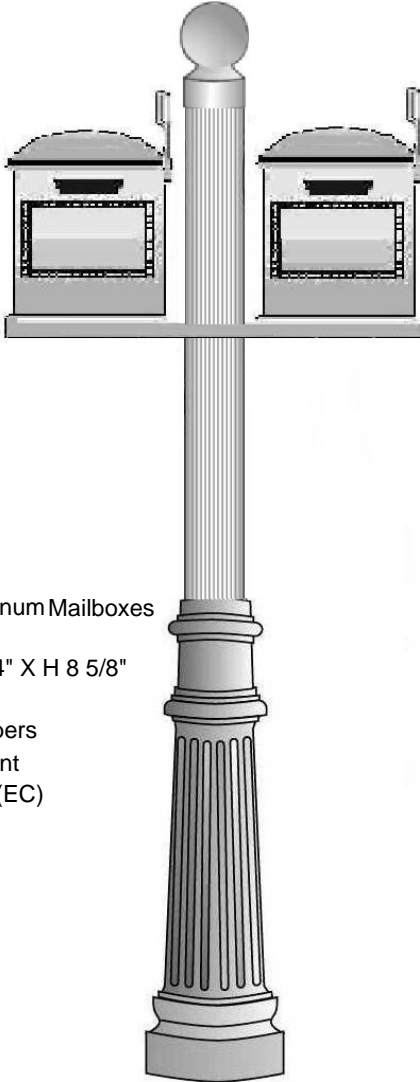

HIG 151 DBL

HIG 151 SGL

Highlander Design
Side Mount Double
PC 1 Ball Cap
3" Outer diameter, BMC
Fluted Post, CB 1 Base
TWO - CMB 5 Cast Aluminum Mailboxes
Satin Black Color
Each: L 18 1/8" X W 8 1/4" X H 8 5/8"
Red Cast Aluminum Flag
Gold Vinyl Address Numbers
Helvetica Font 2.5" on front
Custom Gold Vinyl Logo (EC)

Highlander Design
Center Mount Single
PC 1 Ball Cap
3" Outer diameter, BMC
Fluted Post, CB 1 Base
ONE - CMB 5 Cast Aluminum Mailbox
Satin Black Color
Each: L 18 1/8" X W 8 1/4" X H 8 5/8"
Red Cast Aluminum Flag
Gold Vinyl Address Numbers
Helvetica Font 2.5" on front
Custom Gold Vinyl Logo (EC)

Front view

Side view

**Windsor Place (Village 6)
Chatsworth (Villages 11 & 12)**

Mailbox Ordering Instructions

Windsor (Village 6), Curzon (Village 7) and Chatsworth (Villages 11 & 12)- Numbers

- Beautiful Mailbox Company – Numbers should be ordered by calling Beautiful Mailboxes at 305-403-4820 and providing your address
 - 2.5 x 4" gold vinyl
 - Helvetica font
 - 1 set – to be placed in front of mailbox
- Minglewood Trading -<https://www.minglewoodtrading.com/eaglecreek1>
<http://www.amazon.com/dp/B084X527ZJ>
 - 2.5" x 4" gold vinyl
 - Helvetica font
 - 1 set – to be placed in front of mailbox