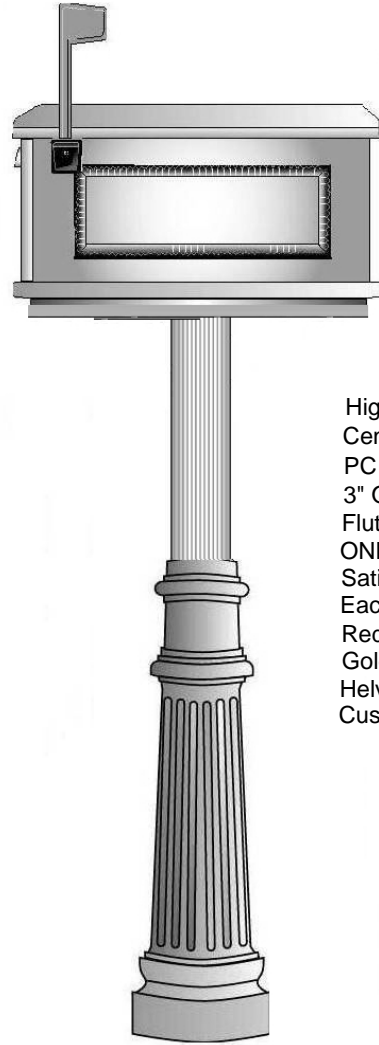

HIG 151 DBL

HIG 151 SGL

Highlander Design
Side Mount Double
PC 1 Ball Cap
3" Outer diameter, BMC
Fluted Post, CB 1 Base
TWO - CMB 5 Cast Aluminum Mailboxes
Satin Black Color
Each: L 18 1/8" X W 8 1/4" X H 8 5/8"
Red Cast Aluminum Flag
Gold Vinyl Address Numbers
Helvetica Font 2.5" on front
Custom Gold Vinyl Logo (EC)

Highlander Design
Center Mount Single
PC 1 Ball Cap
3" Outer diameter, BMC
Fluted Post, CB 1 Base
ONE - CMB 5 Cast Aluminum Mailbox
Satin Black Color
Each: L 18 1/8" X W 8 1/4" X H 8 5/8"
Red Cast Aluminum Flag
Gold Vinyl Address Numbers
Helvetica Font 2.5" on front
Custom Gold Vinyl Logo (EC)

Front view

Side view

**Windsor Place (Village 6)
Chatsworth (Villages 11 & 12)**

Mailbox Ordering Instructions

Windsor (Village 6), Curzon (Village 7) and Chatsworth (Villages 11 & 12)- Numbers

- Beautiful Mailbox Company – Numbers should be ordered by calling Beautiful Mailboxes at 305-403-4820 and providing your address
 - 2.5 x 4" gold vinyl
 - Helvetica font
 - 1 set – to be placed in front of mailbox
- Minglewood Trading -<https://www.minglewoodtrading.com/eaglecreek1>
<http://www.amazon.com/dp/B084X527ZJ>
 - 2.5" x 4" gold vinyl
 - Helvetica font
 - 1 set – to be placed in front of mailbox