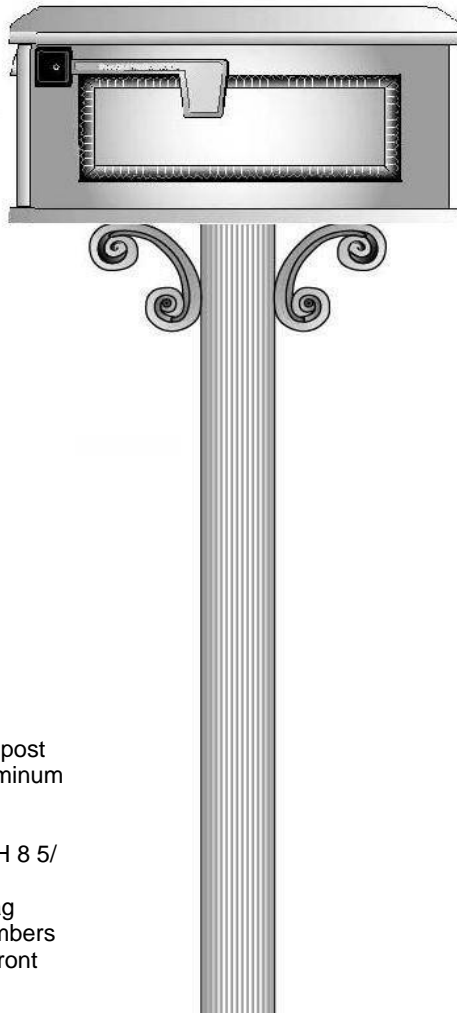

LIN 050

Linden Design
Center Mount Single
3" Outer diameter Euro post
ONE - CMB 5 Cast Aluminum
Mailbox
Satin Black Color
L 18 1/8" X W 8 1/4" X H 8 5/
8"
Red Cast Aluminum Flag
Gold Vinyl Address Numbers
Helvetica Font 2.5" on front

CURZON PLACE (Village 7)

Mailbox Ordering Instructions

Windsor (Village 6), Curzon (Village 7) and Chatsworth (Villages 11 & 12)- Numbers

- Beautiful Mailbox Company – Numbers should be ordered by calling Beautiful Mailboxes at 305-403-4820 and providing your address
 - 2.5 x 4" gold vinyl
 - Helvetica font
 - 1 set – to be placed in front of mailbox
- Minglewood Trading -<https://www.minglewoodtrading.com/eaglecreek1>
<http://www.amazon.com/dp/B084X527ZJ>
 - 2.5" x 4" gold vinyl
 - Helvetica font
 - 1 set – to be placed in front of mailbox