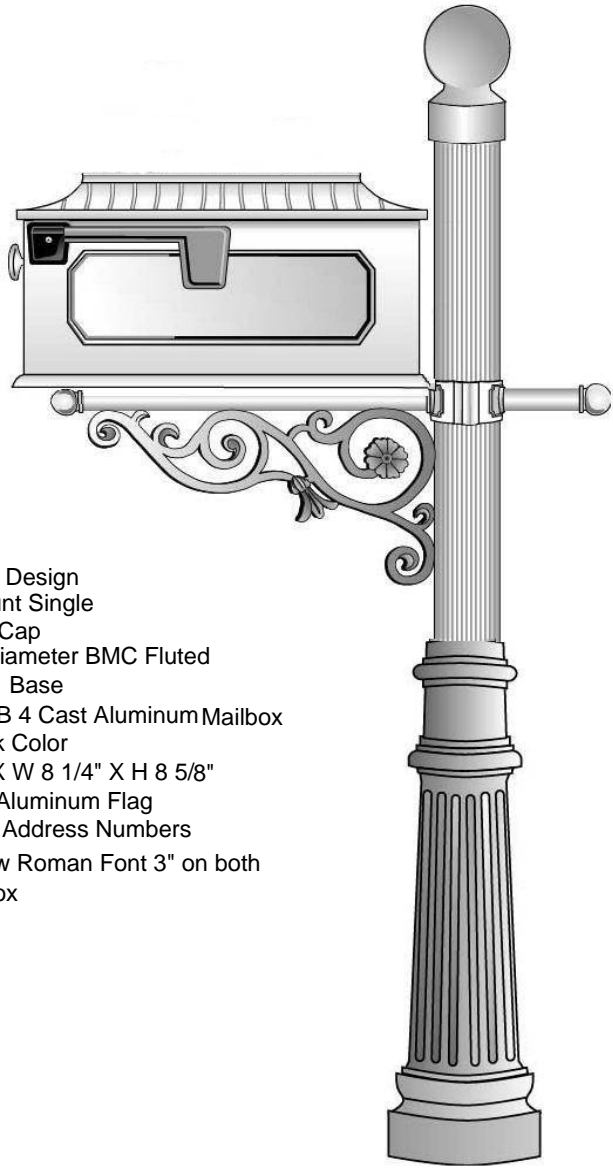

FLO 141

Florentine Design
Front Mount Single
PC 1 Ball Cap
3" Outer diameter BMC Fluted
Post, CB 1 Base
ONE - CMB 4 Cast Aluminum Mailbox
Satin Black Color
L 18 1/8" X W 8 1/4" X H 8 5/8"
Red Cast Aluminum Flag
Gold Vinyl Address Numbers
Times New Roman Font 3" on both
sides of box

Balmoral Village 1
Chatsworth Village 10

Mailbox Ordering Instructions

Balmoral (Village 1) and Chatsworth (Village 10)- Numbers

- Beautiful Mailbox Company – Numbers should be ordered by calling Beautiful Mailbox at 305-403-4820 and providing your address
 - 3" x 8" gold vinyl
 - Times New Roman font
 - 2 sets – to be placed on both sides of mailbox
- Minglewood Trading – <https://www.minglewoodtrading.com/eaglecreek3>
<http://www.amazon.com/dp/B08DVD1VYL>
 - 3" x 8" gold vinyl
 - Times New Roman font
 - 2 sets – to be placed on both sides of mailbox
- Do It Yourself Lettering – www.doityourselflettering.com
 - 3" x 8" gold vinyl
 - Times New Roman font
 - 2 sets – to be placed on both sides of mailbox