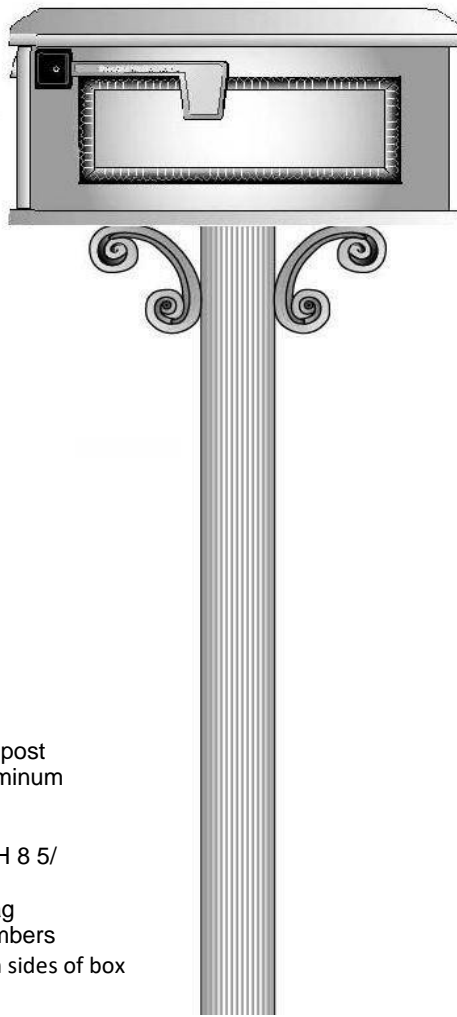

LIN 050

Linden Design
Center Mount Single
3" Outer diameter Euro post
ONE - CMB 5 Cast Aluminum
Mailbox
Satin Black Color
L 18 1/8" X W 8 1/4" X H 8 5/
8"
Red Cast Aluminum Flag
Gold Vinyl Address Numbers
Helvetica Font 3" on both sides of box

Balmoral (Villages 2, 3, 4, & 5)

Mailbox Ordering Instructions

Balmoral (Villages 2-5)- Numbers

- Beautiful Mailbox Company – Numbers should be ordered by calling Beautiful Mailbox at 305-403-4820 and providing your address
 - 3" x 8" gold vinyl
 - Helvetica font
 - 2 sets – to be placed on both sides of mailbox
- Minglewood Trading – <https://www.minglewoodtrading.com/eaglecreek2>
<http://www.amazon.com/dp/B08428H8QQ>
 - 3" x 8" gold vinyl
 - Helvetica font
 - 2 sets – to be placed on both sides of mailbox
- Do It Yourself Lettering – www.doityourselflettering.com
 - 3" x 8" gold vinyl
 - Helvetica font
 - 2 sets – to be placed on both sides of mailbox